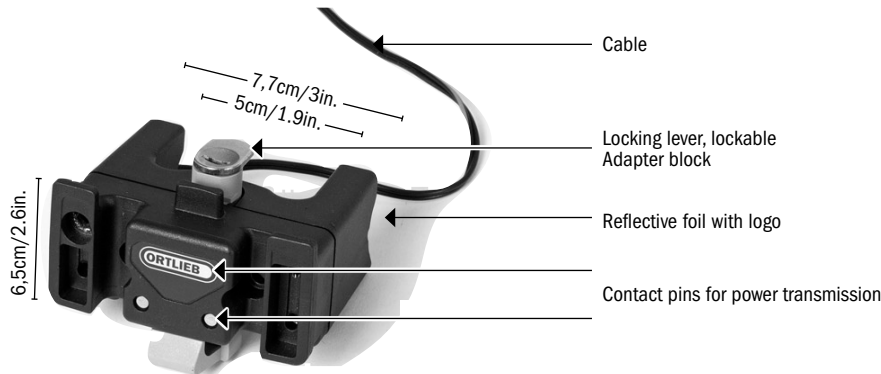

## HANDLEBAR MOUNTING-SET ULTIMATE SIX PRO E

Mounting-Set for handlebar bag Ultimate Six Pro E

PVC  
free

article code	weight g/oz.
E196	170/6 oz

### SPECIFICATIONS:

- + Lockable adapter for mounting ORTLIEB handlebar bags Ultimate Six with electric contacts (comes with 2 sets of keys which can also be ordered if serial number is available)
- + 2 contact pins for electric connection
- + Supplied with two keys, keep key no. in safe place for reordering keys
- + Mounting fits to all handlebar with diameter up to max. 31,8 mm
- + Compatible with the mounting set KLICKfix by Rixen & Kaul
- + Simple and fast mounting with only one cable
- + Extension adapter and spare cable available as optional accessory
- + Handlebar bag can be locked to handlebar
- + A reflective foil on the front of adapter ensures more safety when cycling in the dark without the handlebar bag
- + Compatible with the VRO extension by Syntace
- + Maximum load capacity 5 kg/ 176.oz.

**Contents:** Adapter block Mounting-Set Ultimate Six Pro E (article code E196), cable with attachment, 2 sets of keys, hexagon key, mounting instructions

**Attention:**

- + Do not use with carbon handlebars!