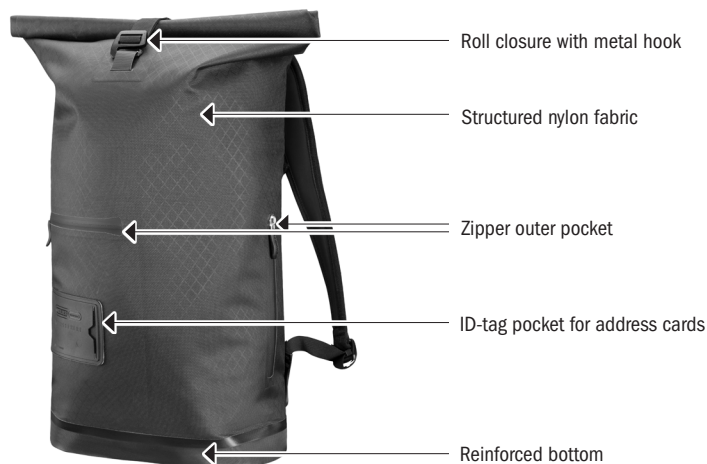

PRODUCT INFO

DAYPACK METROSPHERE 21 L

Daypack für den Traveller

Laptop compartment included

Inside view

ID-tag pocket

External dimensions	height cm/in	width cm/in.	depth cm/in.	vol. L/cu.in.	weight g/oz.	max. load kg/lbs.
Daypack	50/19.7	30/11.8	15,5/6.1	21/1281	830/29.3	8/17.6
Laptop compartment	39/15.4	27/10.6	2,5/1.0			

SPECIFICATIONS:

- + Business daypack with roll closure
- + Structured, lightweight PU fabric
- + ID-tag pocket for address cards
- + 2 zippered outside pockets (not waterproof)
- + Padded laptop compartment (39 x 27 x 2.5 cm) with organizer function and attached zipper pocket
- + Roll closure with metal hook
- + Comfortable TPU back padding with ventilation channels
- + Contoured straps
- + Carry handle
- + Inner lining with reflector symbol print

Contents: Daypack Metrosphere 21 L, address cards made of water resistant paper

Optional available: Handlebar-Pack QR

Attention: If the product is completely submerged, water can penetrate through the closure

Note: In order to meet standard IP64 (6=dustproof 4=protected against splash water coming from all directions) the closure must be rolled 3-4 times.