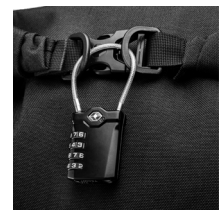

## X-TREMER

Extra large expeditions drybag with roll closure

Reliable roll closure with side-release buckle and loops

Adjustable padded shoulder straps

D-ring for additional safeguarding and anchoring  
Useful carrying handle

Welded suspension points designed up to a load of 220 kg

Removable sternum strap

Inside view

D-rings for locking

Size	Height cm/in	Width cm/in	Depth cm/in	Volume L/cu.in.	Weight g/oz.
150 L	92/36.2	50/19.7	30/11.8	150/7953	1320/46.6

## SPECIFICATIONS:

- + ORTLIEB's jumbo size pack sack with carrying straps
- + For heavy duty purposes (e.g. expeditions), e.g. as protection cover for trekking backpacks on airplane trips
- + Chest strap easy to take off
- + Shaped shoulder straps for greater range of motion
- + D-rings for fixing, holding or locking (e.g. with a padlock)
- + Better than transportation barrels which are too bulky when empty
- + Foldable into small packing volume
- + Rectangular base
- + Easy to clean inside